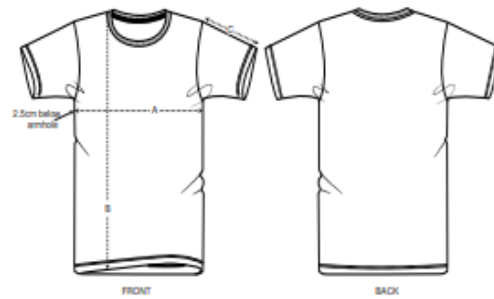

WORLD ANIMAL PROTECTION

shop.worldanimalprotection.dk: tshirt - størrelsesguide

| SIZES | XXS | XS | S | M | L | XL | XXL |
|-----------------|------|------|------|------|------|------|------|
| A Half Chest | 43.5 | 46 | 49 | 52 | 55 | 58 | 61 |
| B Body Length | 64 | 66 | 69 | 72 | 74 | 76 | 78 |
| C Sleeve Length | 19 | 19.5 | 20.5 | 21.5 | 22.5 | 22.5 | 23.5 |